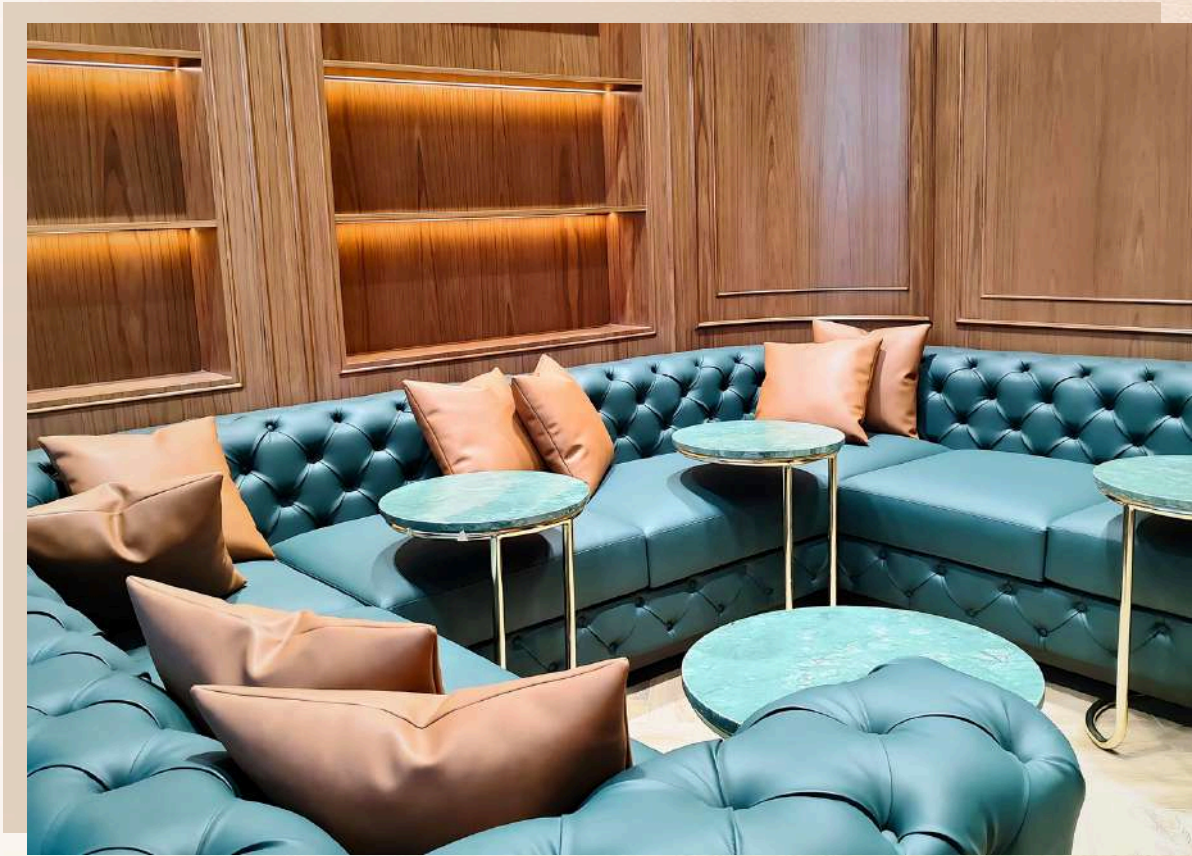

Step into luxury with our exceptional **500 sq. m** office in Dubai Nad Al Sheba 1, located within the **Meydan Academy**. We meticulously managed every detail of this modern masterpiece, featuring an **open space** concept, multiple **meeting rooms, private offices**, a sophisticated **conference room**, a **stylish bar area**, a **cigar lounge, three manager offices**, a welcoming **reception area**, and a **modern pantry**. Each space is enhanced by customized furniture, creating a sophisticated and luxurious office environment.

Conference Room

Conference Room

Bar Area

Cigar Lounge

Cigar Lounge

Marketing Office

Manager Offices

Working Space