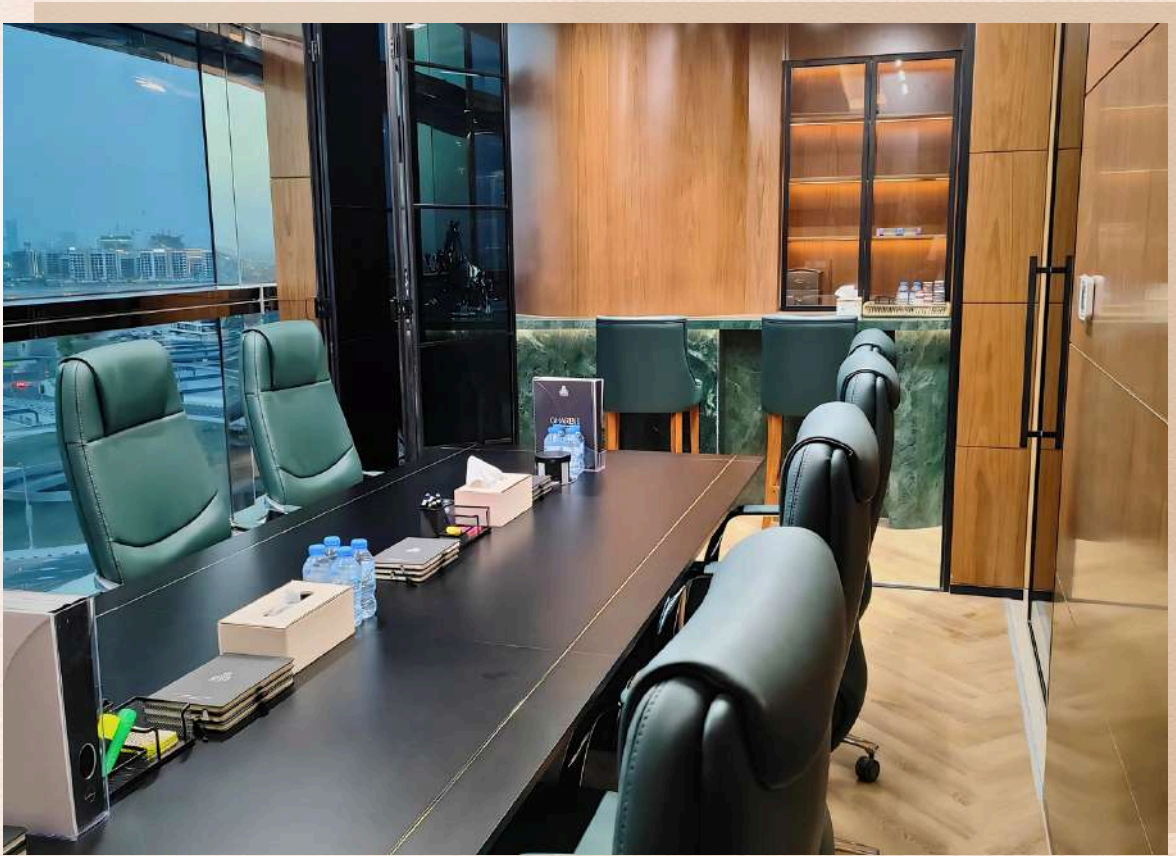

Step into luxury with our exceptional **500 sq. m** office in Dubai Nad Al Sheba 1, located within the **Meydan Academy**. We meticulously managed every detail of this modern masterpiece, featuring an **open space** concept, multiple **meeting rooms, private offices**, a sophisticated **conference room**, a **stylish bar area**, a **cigar lounge, three manager offices**, a welcoming **reception area**, and a **modern pantry**. Each space is enhanced by customized furniture, creating a sophisticated and luxurious office environment.

Conference Room

Conference Room

Bar Area

Cigar Lounge

Cigar Lounge

Marketing Office

Manager Offices

Working Space