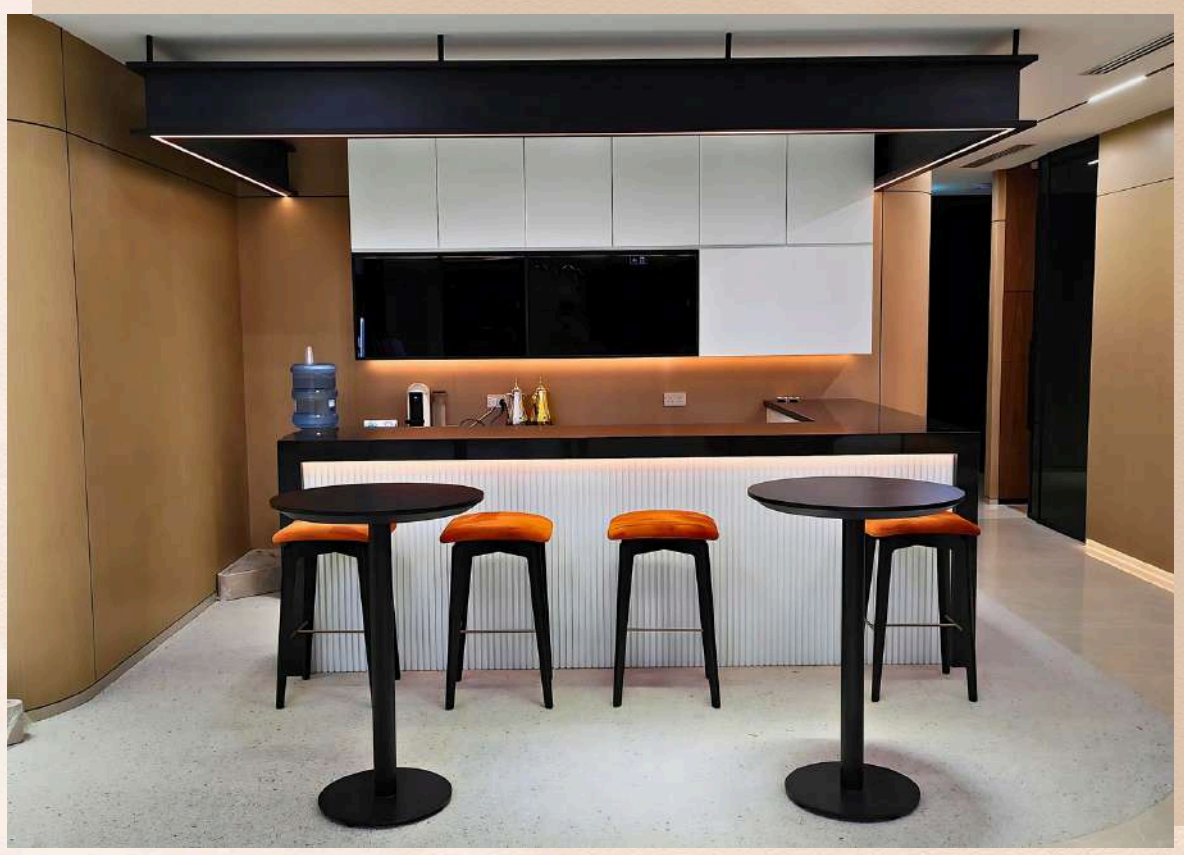

Step into luxury with our exceptional **500 sq. m** office in Dubai Nad Al Sheba 1, located within the **Meydan Academy**. We meticulously managed every detail of this modern masterpiece, featuring an **open space** concept, multiple **meeting rooms, private offices**, a sophisticated **conference room**, a **stylish bar area**, a **cigar lounge, three manager offices**, a welcoming **reception area**, and a **modern pantry**. Each space is enhanced by customized furniture, creating a sophisticated and luxurious office environment.

3D Designs

Reception

Reception

Open Space

Open Space

Moke-up Area

Pantry

Conference Room

Reception

Reception

Open Space

Open Space

Open Space

Open Space

Pantry

Pantry

Conference Room

Conference Room

Bar Area

Cigar Lounge

Cigar Lounge

Marketing Office

Manager Offices

Working Space