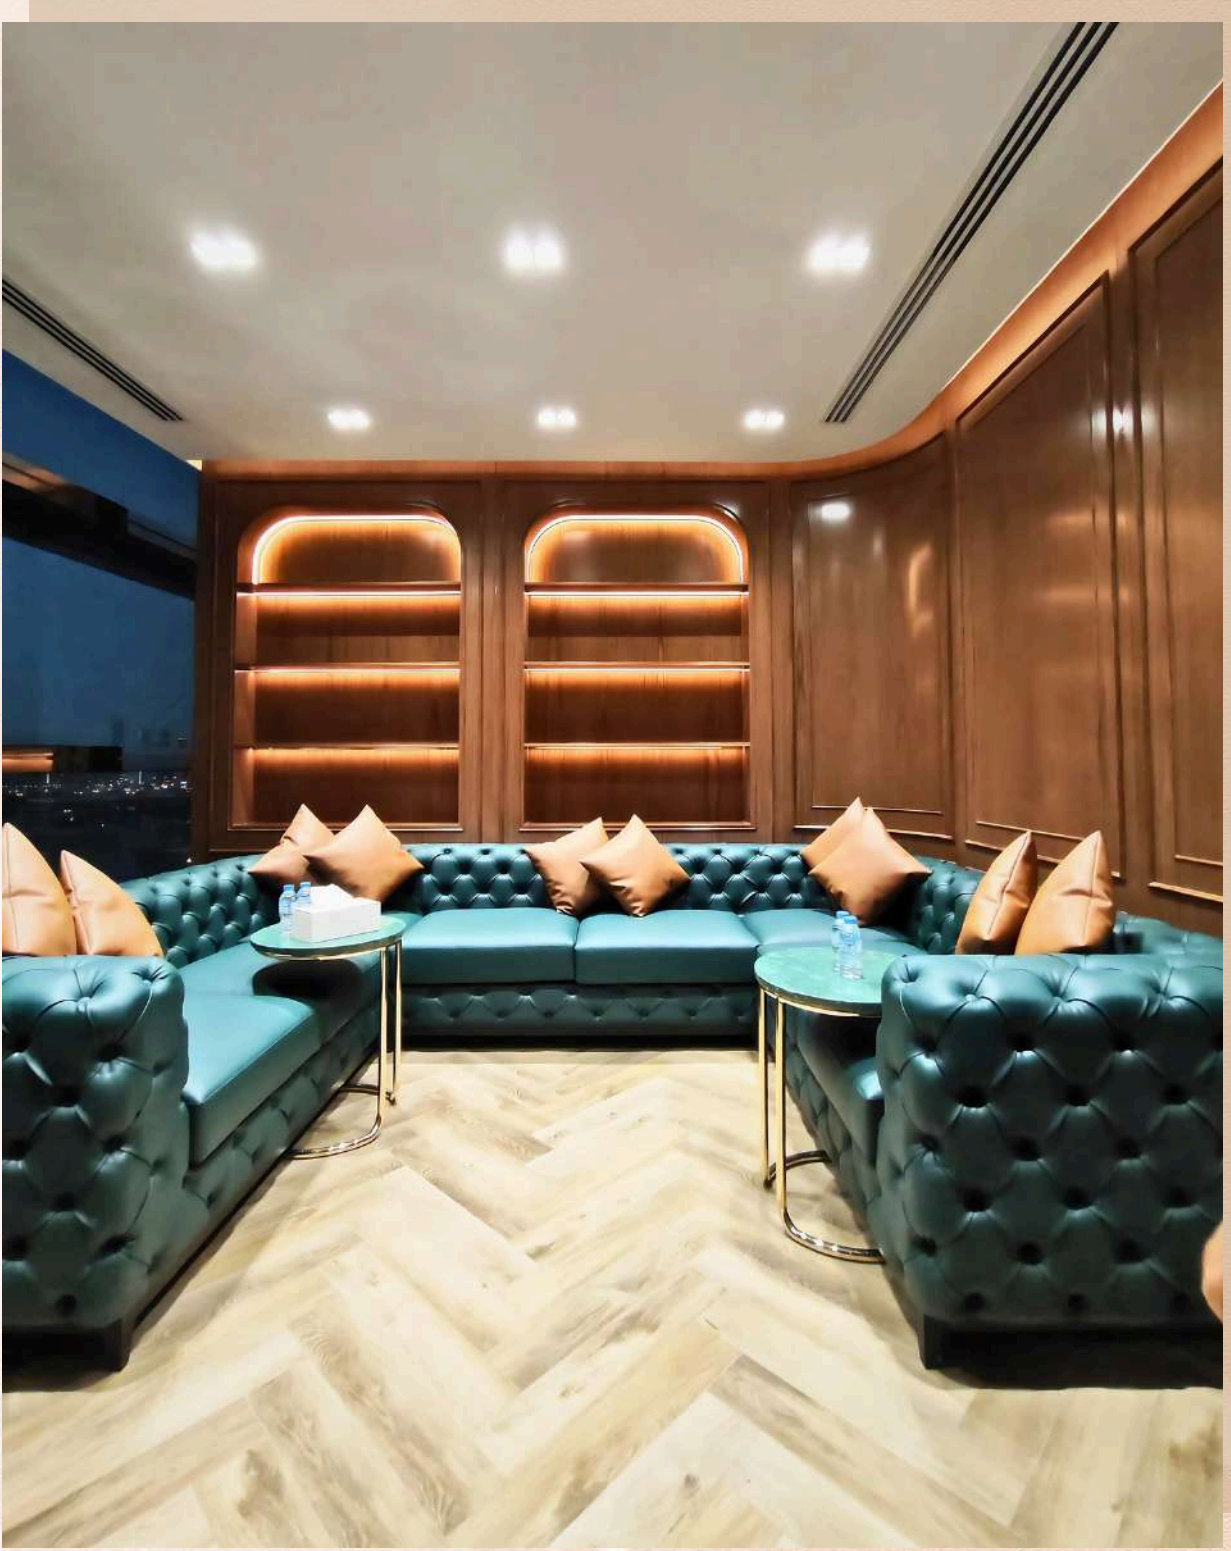

Step into luxury with our exceptional **500 sq. m** office in Dubai Nad Al Sheba 1, located within the **Meydan Academy**. We meticulously managed every detail of this modern masterpiece, featuring an **open space** concept, multiple **meeting rooms, private offices**, a sophisticated **conference room**, a **stylish bar area**, a **cigar lounge, three manager offices**, a welcoming **reception area**, and a **modern pantry**. Each space is enhanced by customized furniture, creating a sophisticated and luxurious office environment.

Conference Room

Conference Room

Bar Area

Cigar Lounge

Cigar Lounge

Marketing Office

Manager Offices

Working Space