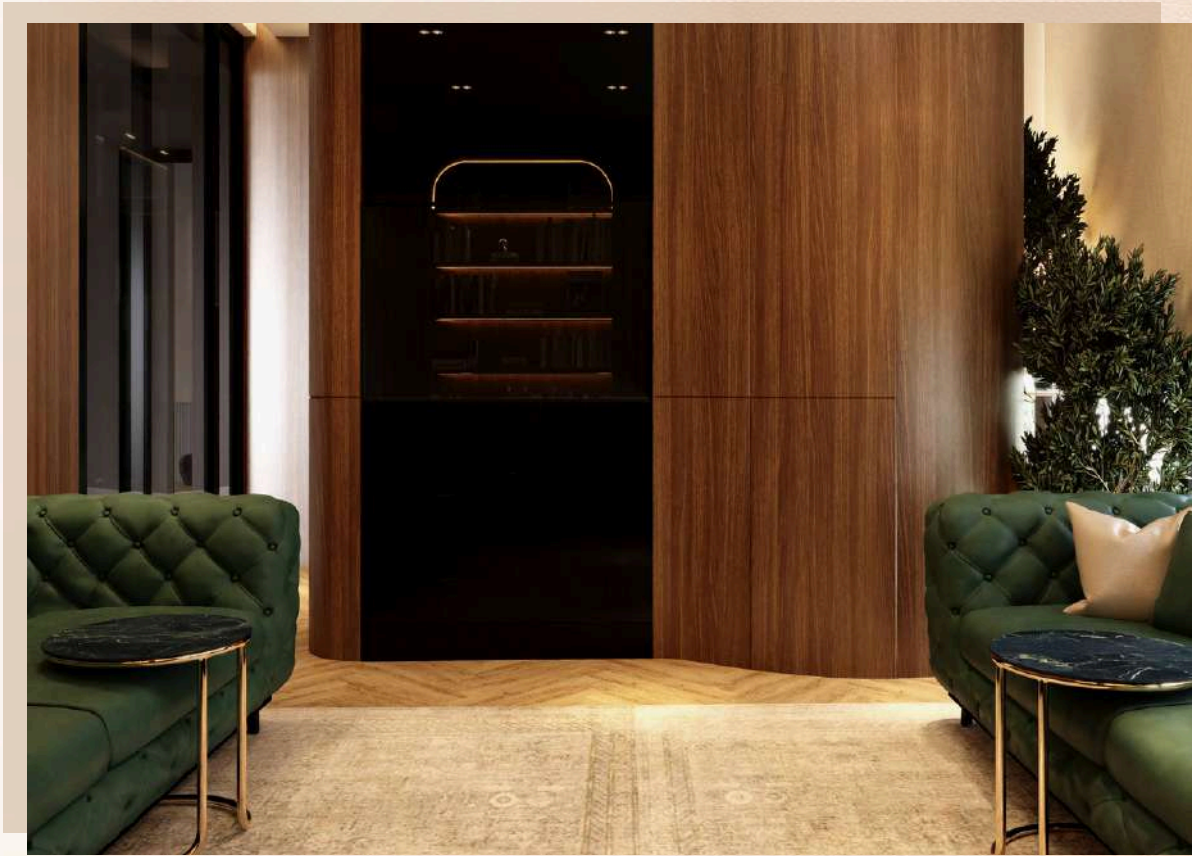

Cigar Lounge