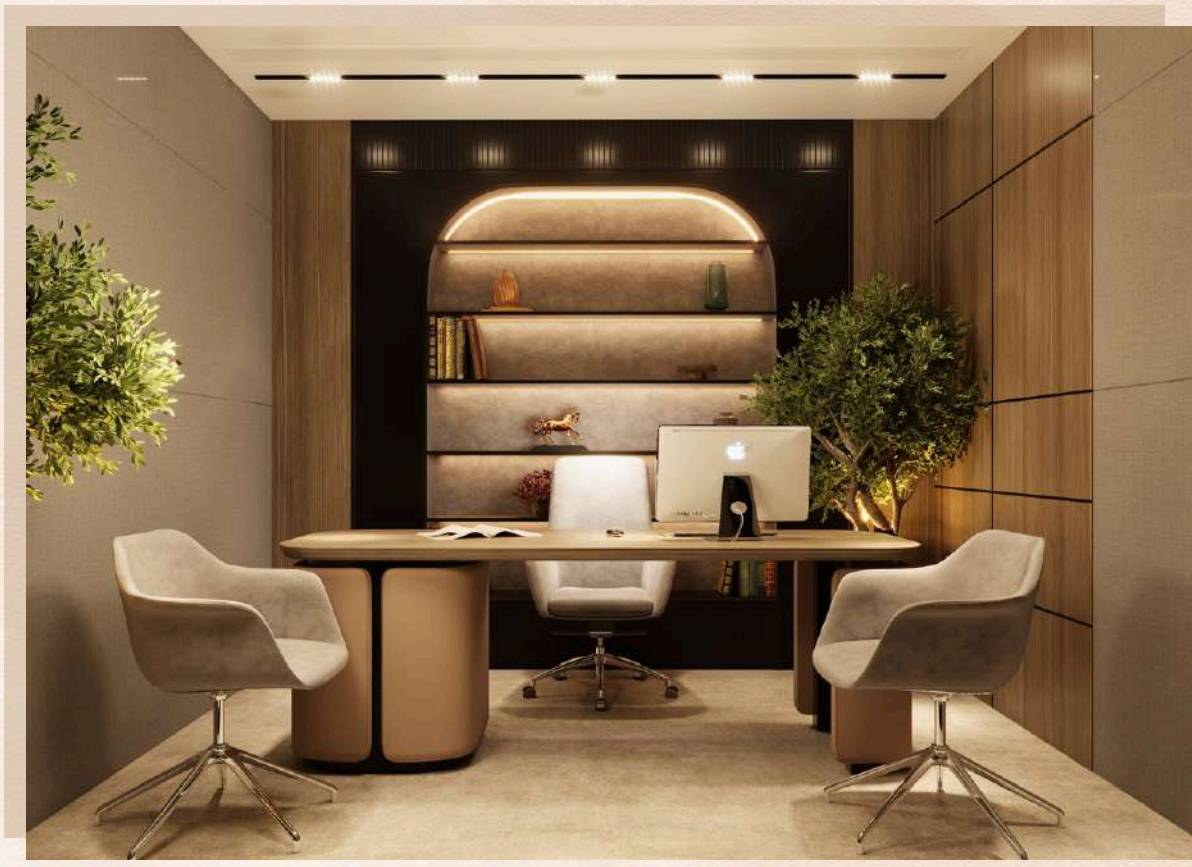

Step into luxury with our exceptional **500 sq. m** office in Dubai Nad Al Sheba 1, located within the **Meydan Academy**. We meticulously managed every detail of this modern masterpiece, featuring an **open space** concept, multiple **meeting rooms, private offices**, a sophisticated **conference room**, a **stylish bar area**, a **cigar lounge, three manager offices**, a welcoming **reception area**, and a **modern pantry**. Each space is enhanced by customized furniture, creating a sophisticated and luxurious office environment.

3D Designs

Reception

Reception

Open Space

Open Space

Moke-up Area

Pantry

Conference Room

Cigar Lounge

Sales Office

Marketing Office

Manager Offices

Working Space

Small Meeting

After Execution

Reception

Conference Room

Conference Room

Bar Area

Cigar Lounge

Cigar Lounge

Marketing Office

Manager Offices

Working Space