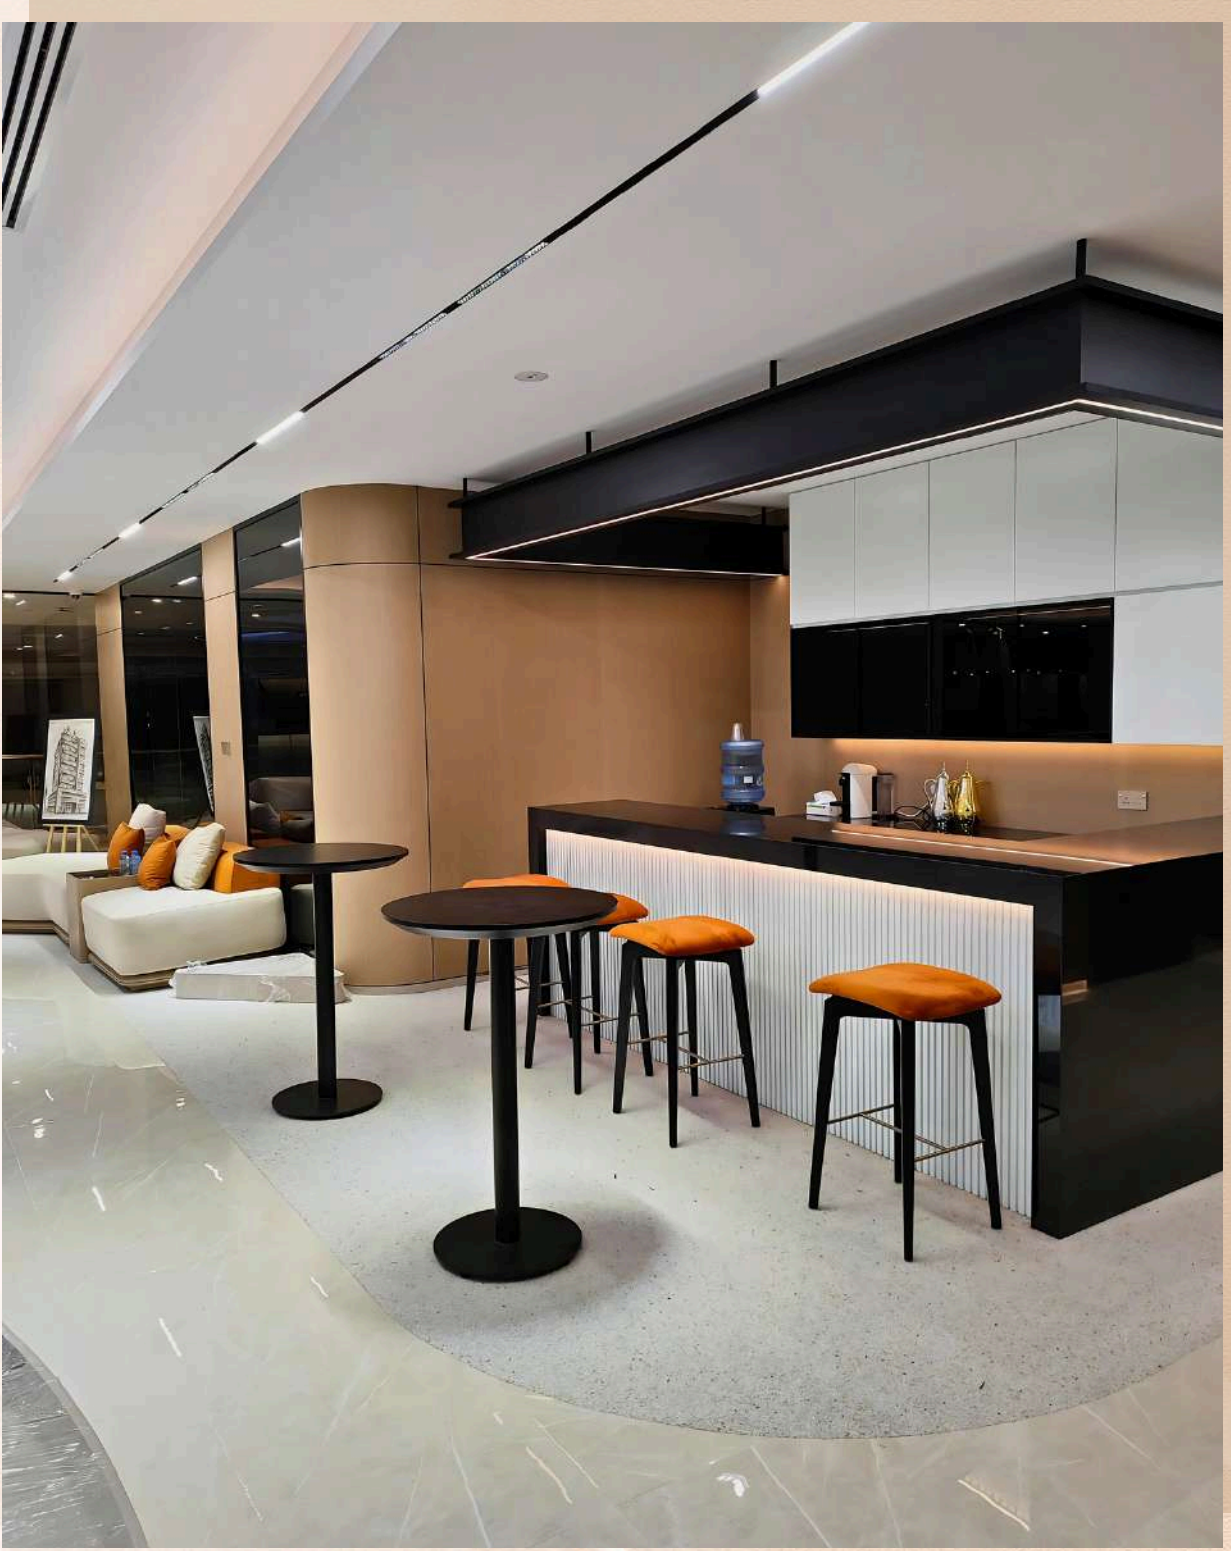

Step into luxury with our exceptional **500 sq. m** office in Dubai Nad Al Sheba 1, located within the **Meydan Academy**. We meticulously managed every detail of this modern masterpiece, featuring an **open space** concept, multiple **meeting rooms, private offices**, a sophisticated **conference room**, a **stylish bar area**, a **cigar lounge, three manager offices**, a welcoming **reception area**, and a **modern pantry**. Each space is enhanced by customized furniture, creating a sophisticated and luxurious office environment.

3D Designs

Reception

Reception

Open Space

Open Space

Moke-up Area

Pantry

Conference Room

Reception

Reception

Open Space

Open Space

Open Space

Open Space

Pantry

Pantry

Conference Room

Conference Room

Bar Area

Cigar Lounge

Cigar Lounge

Marketing Office

Manager Offices

Working Space