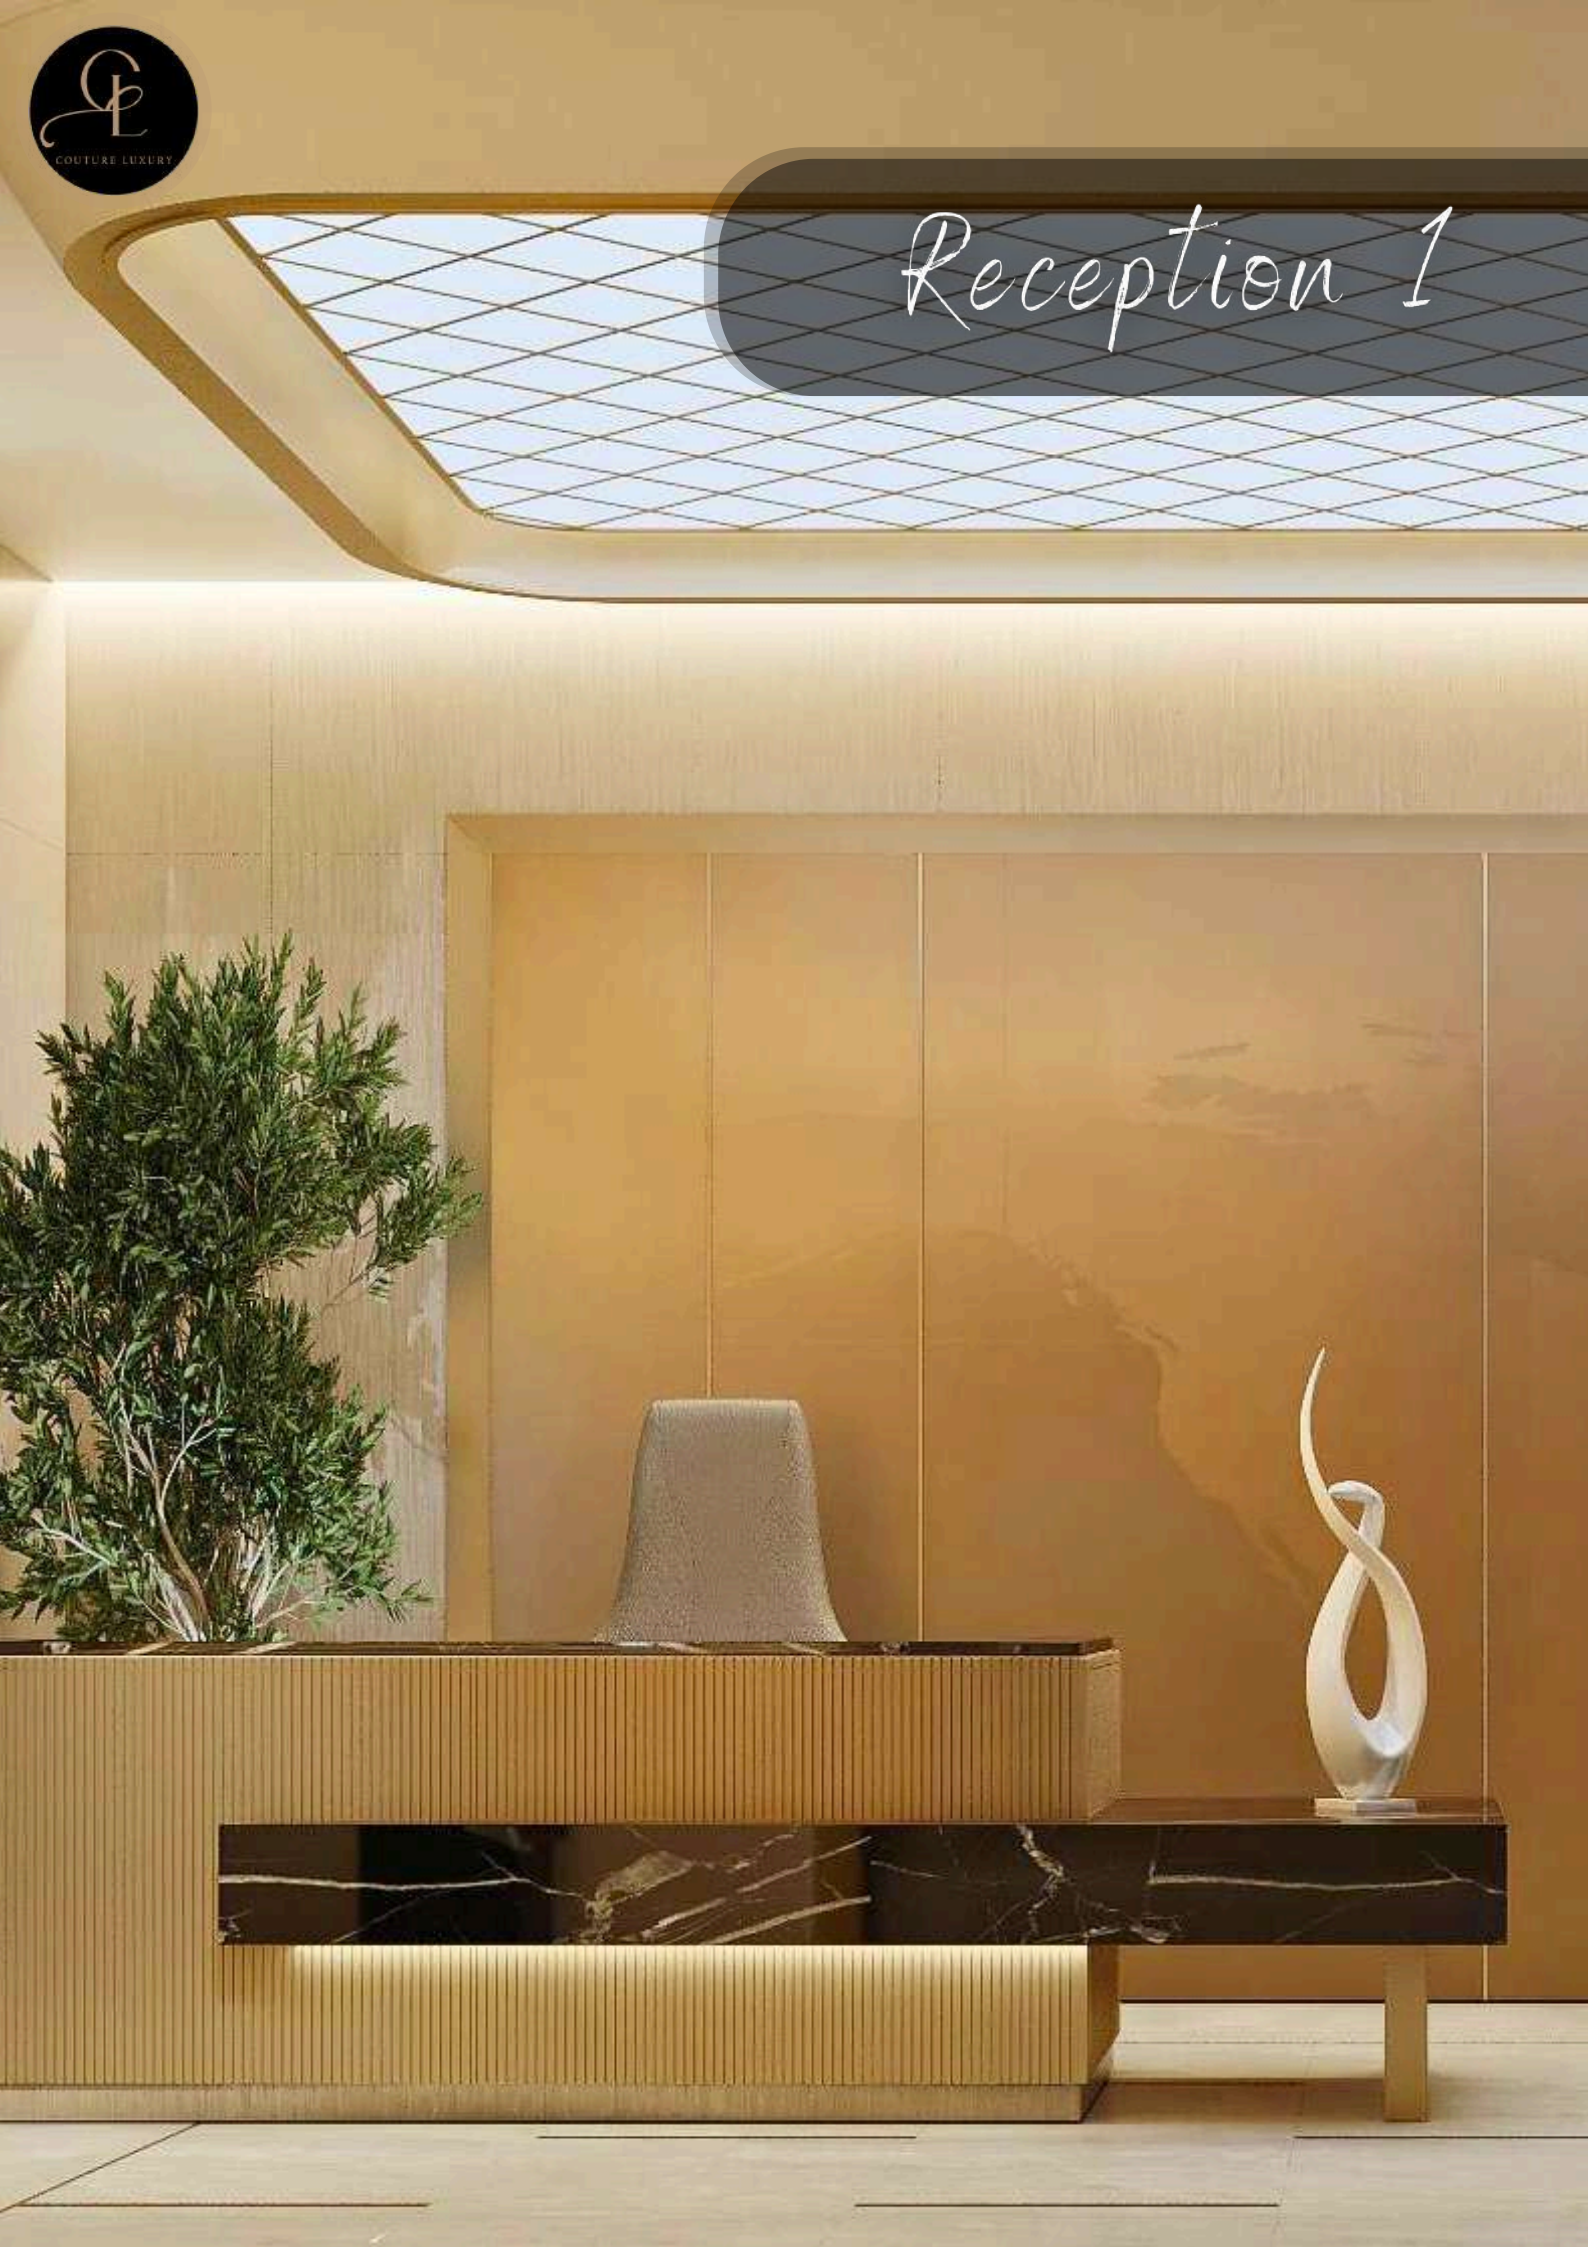

Reception 1