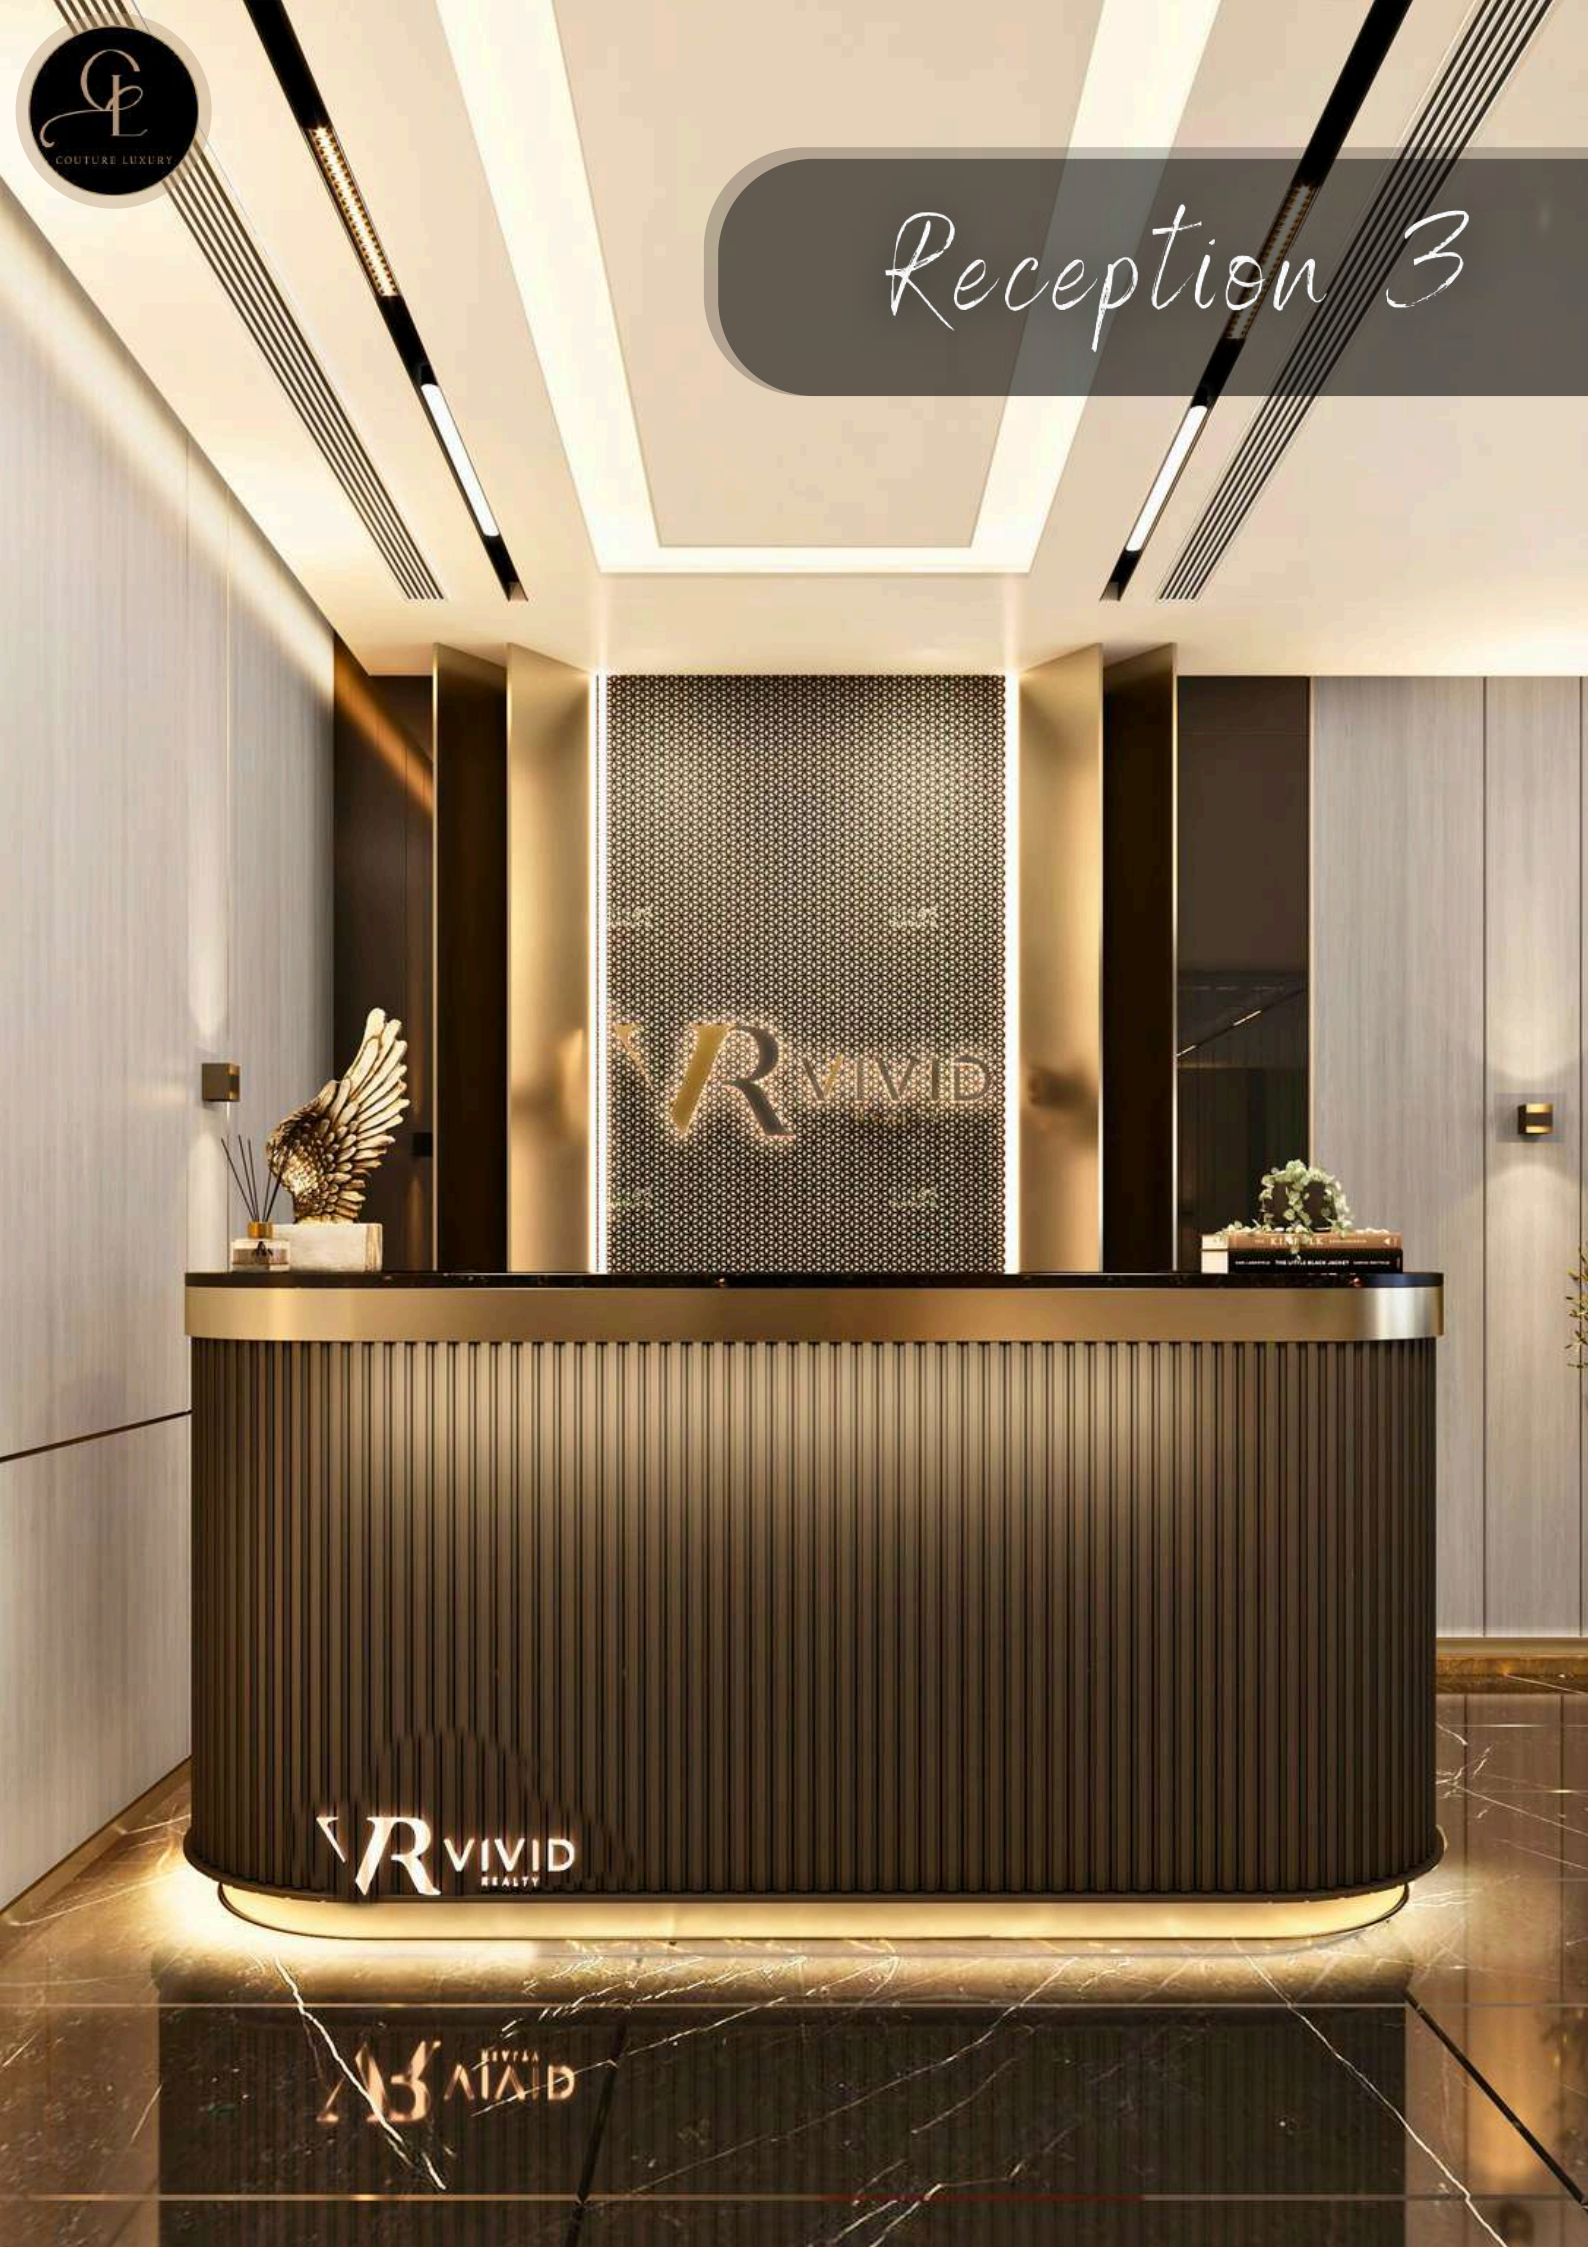

Introduce

Luxury Reception Designs

A modern, luxurious office reception area. The room features large windows with light-colored blinds. In the foreground, there is a large, white, ribbed armchair. In the center, a round, dark coffee table with a gold base holds two gold, faceted decorative objects. In the background, a brown sofa and a black side table with a decorative object are visible. The overall atmosphere is sophisticated and high-end.

Reception desk with vertical ribbing and gold top edge. The desk features the **R VIVID REALTY** logo on the front. On the desk, there is a decorative winged sculpture on the left and a small plant on the right.