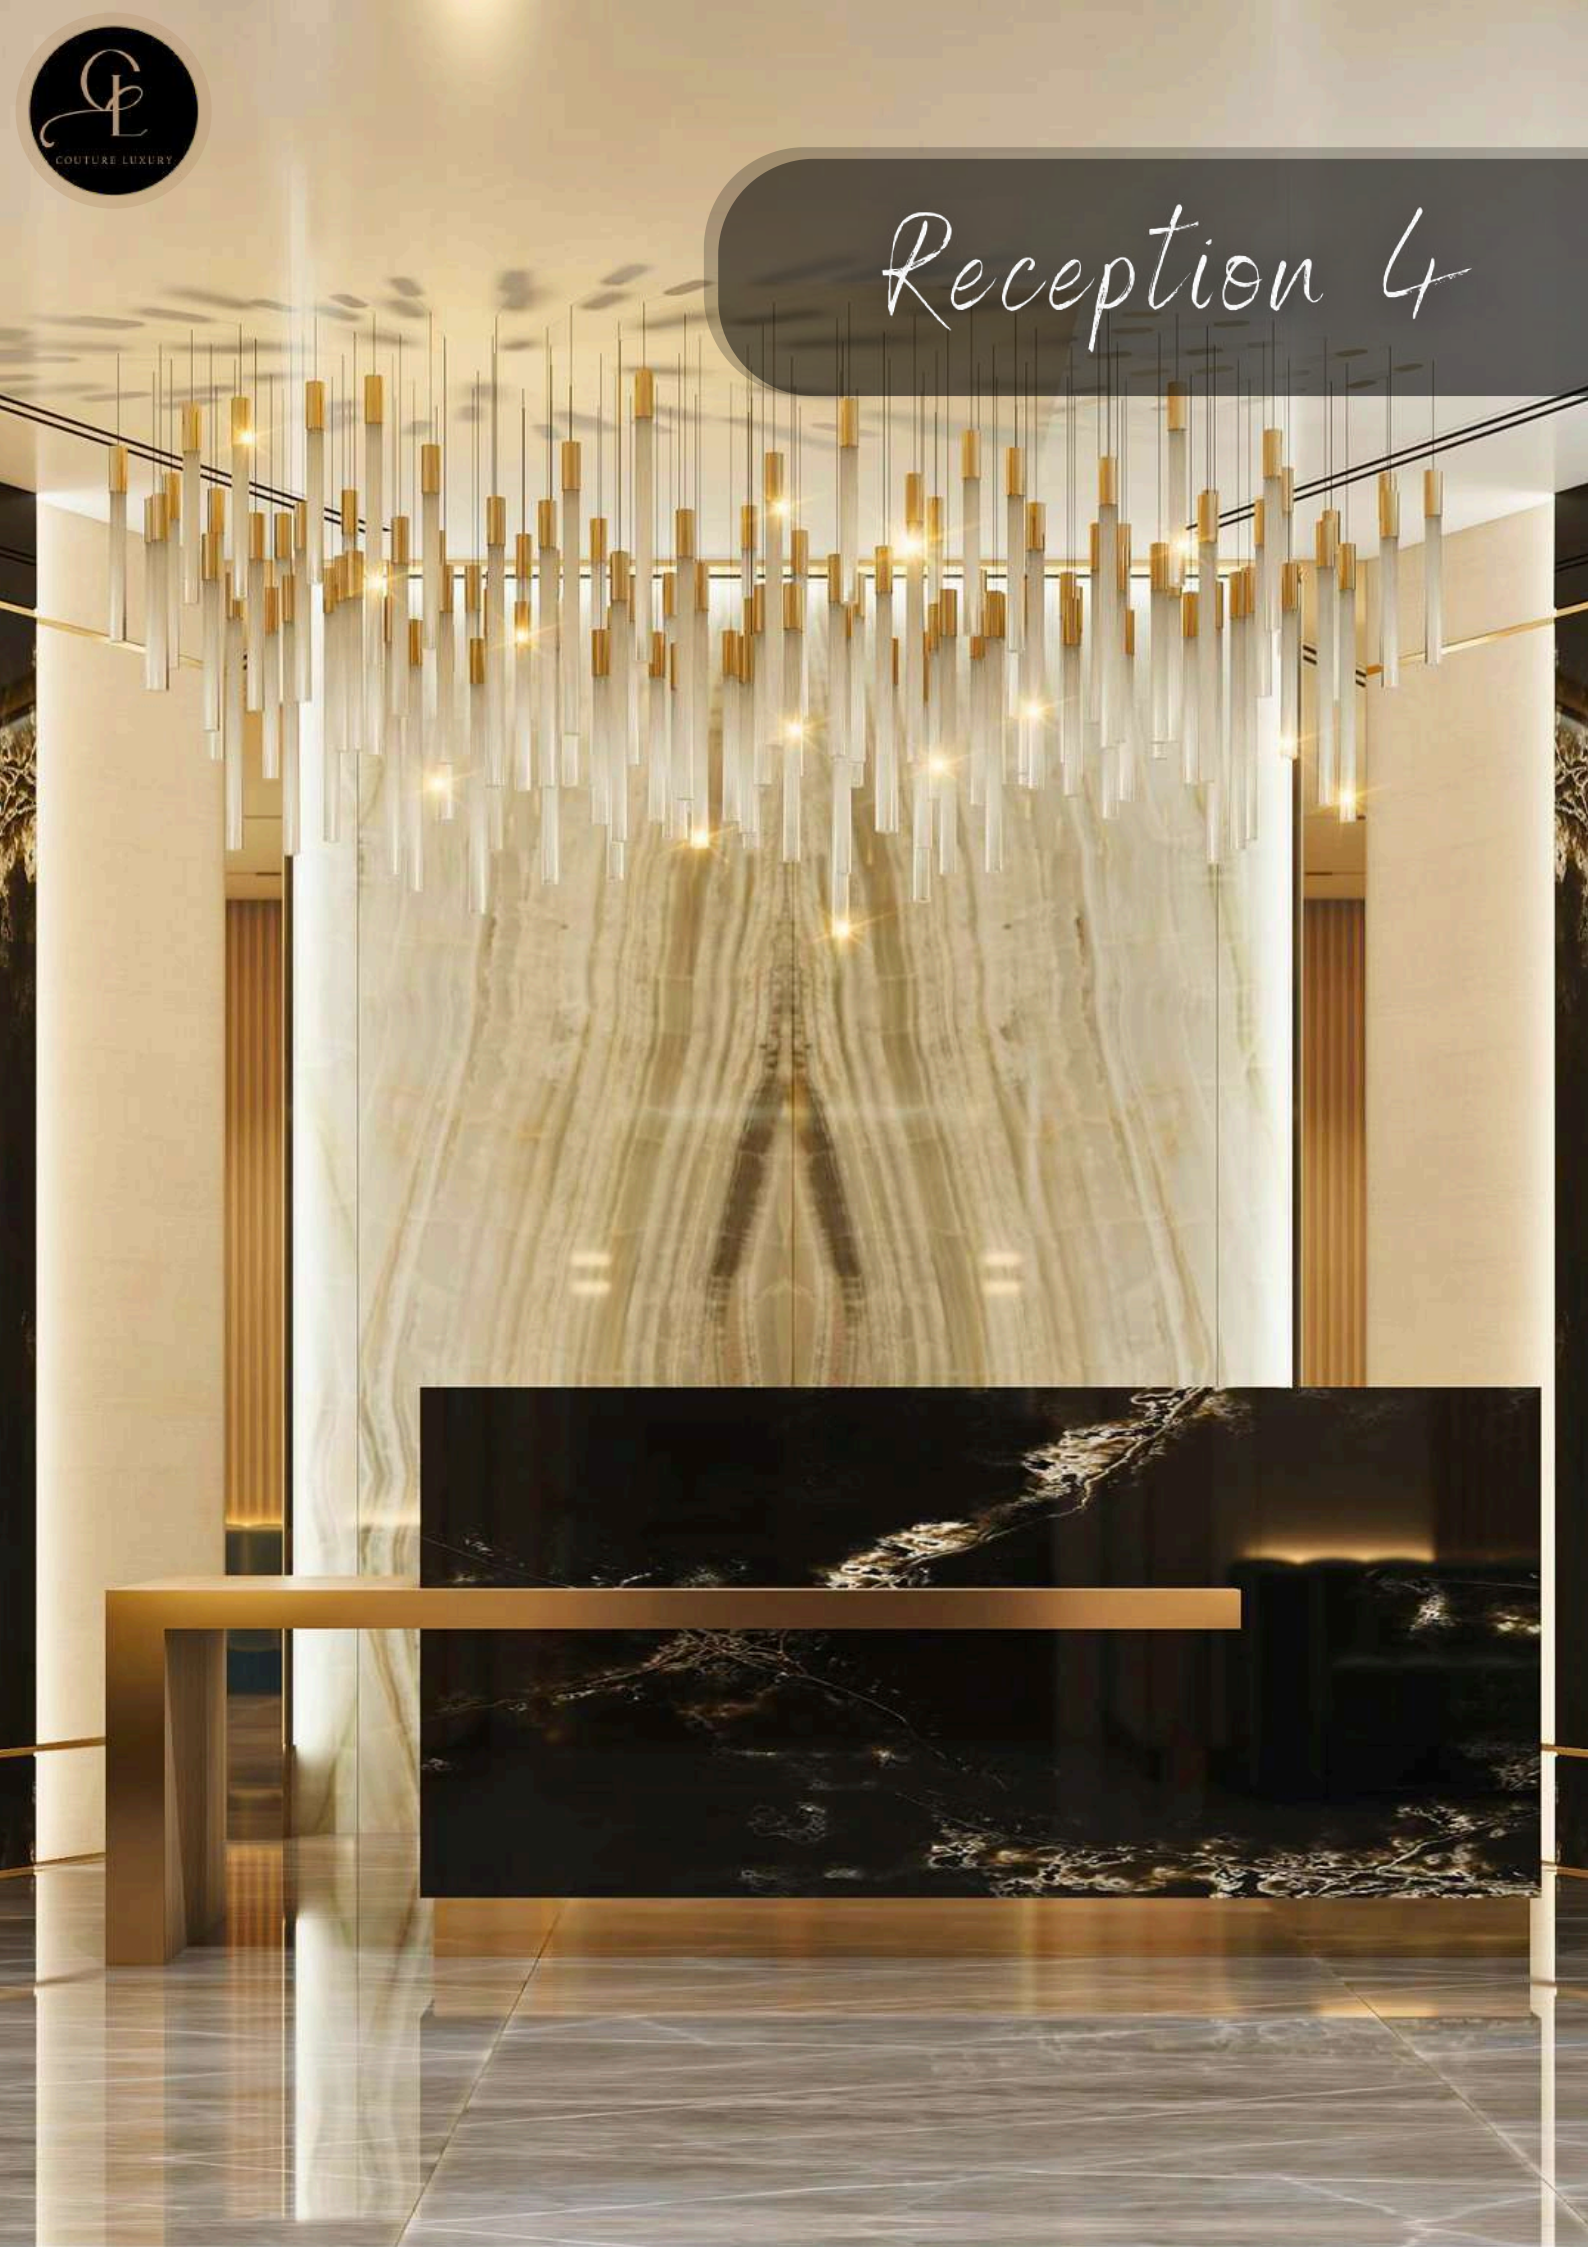

Introduce

Luxury Reception Designs

A modern, luxurious office reception area. The room features large windows with light-colored blinds. In the foreground, there is a large, white, ribbed armchair. In the center, a round, dark coffee table with a gold base holds two gold, faceted decorative objects. In the background, a brown sofa and a black side table with a decorative object are visible. The overall atmosphere is sophisticated and high-end.

Decorative wall panel with a gold perforated metal screen. The **R VIVID** logo is prominently displayed in the center of the screen.

R VIVID
REALTY

R VIVID
REALTY

Reception 3

Reception 4

Reception 4

Reception 5